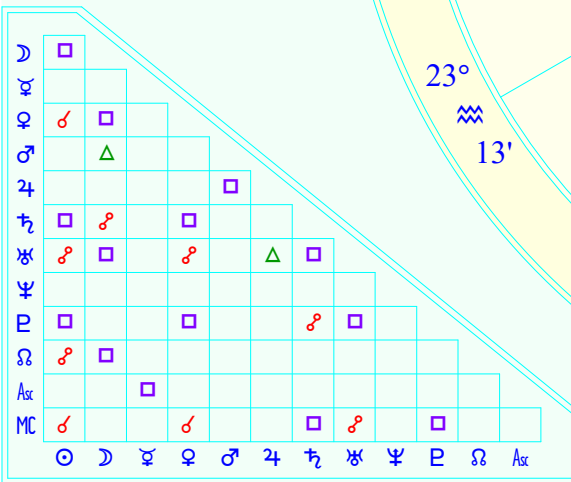

NATAL CHART

Richard McKay Rorty  
 October 4, 1931  
 12:29:35 PM  
 Standard Time  
 New York, New York  
 40N42'51" 74W00'23"  
 Time Zone: 5 hours West  
 Tropical Morinus

True Moon's Node	5 ♈ 22
Part of Fortune	27 ♎ 36
Part of Spirit	0 ♈ 24
Vertex	10 ♎ 09
Equatorial Asc.	19 ♎ 14
Sidereal Time	13:23:19
G.M.T.	17:29:35
Delta t (ET-UT)	0:00:24
GC = 0 Sag. Ayan.	25°53'47"
Moon's Phase	Disseminating

Speed	Decl.
☉ 0 59	4 S 10
☽ 13 07	28 N 24
☿ 1 46	1 N 45
♈ 1 15	5 S 55
♈ 0 41	15 S 39
♈ 0 10	16 N 27
♈ 0 01	22 S 22
♈ -0 02	6 N 19
♈ 0 02	9 N 42
♈ 0 00	22 N 03

Speed	Decl.
♈ 0 25	11 S 39
♈ 0 26	6 N 13
♈ 0 23	8 N 20
♈ 0 17	1 S 58
♈ -0 02	15 N 54