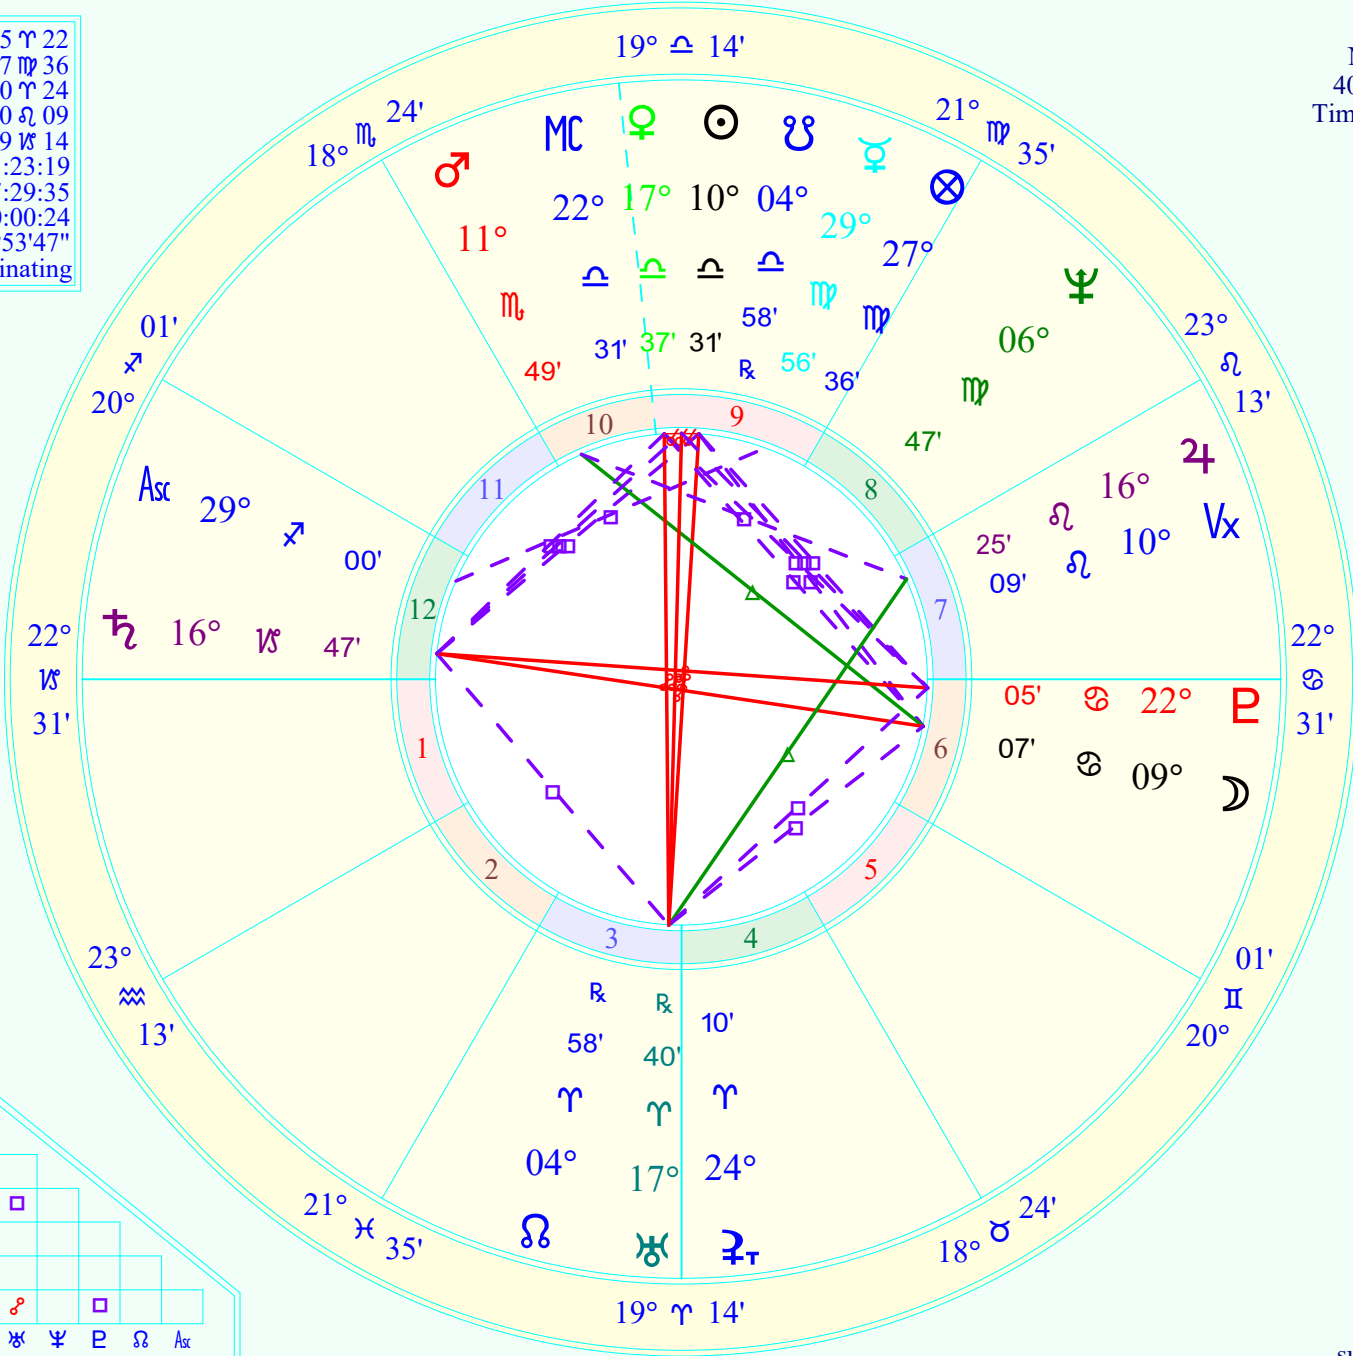

NATAL CHART

Richard McKay Rorty  
 October 4, 1931  
 12:29:35 PM  
 Standard Time  
 New York, New York  
 40N42'51" 74W00'23"  
 Time Zone: 5 hours West  
 Tropical Morinus

True Moon's Node	5 ♈ 22
Part of Fortune	27 ♎ 36
Part of Spirit	0 ♈ 24
Vertex	10 ♎ 09
Equatorial Asc.	19 ♎ 14
Sidereal Time	13:23:19
G.M.T.	17:29:35
Delta t (ET-UT)	0:00:24
GC = 0 Sag. Ayan.	25°53'47"
Moon's Phase	Disseminating

Speed	Decl.
☉ 0 59	4 S 10
☽ 13 07	28 N 24
☿ 1 46	1 N 45
♈ 1 15	5 S 55
♈ 0 41	15 S 39
♈ 0 10	16 N 27
♈ 0 01	22 S 22
♈ -0 02	6 N 19
♈ 0 02	9 N 42
♈ 0 00	22 N 03

Speed	Decl.
♈ 0 25	11 S 39
♈ 0 26	6 N 13
♈ 0 23	8 N 20
♈ 0 17	1 S 58
♈ -0 02	15 N 54