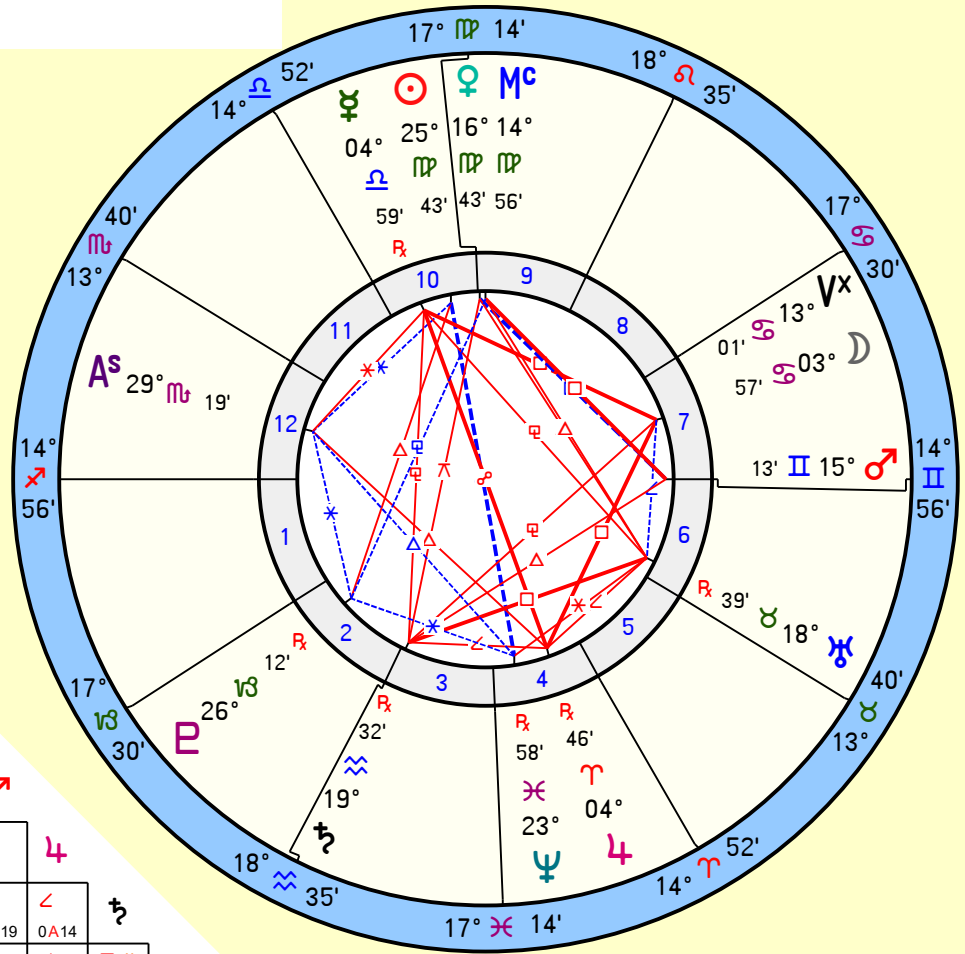

<Transits>  
 Sep 18 2022  
 12:00:00 PM  
 EDT +04:00:00  
 Providence  
 Rhode Island USA  
 Morinus

Celestiology, inc.  
 suel@celestiology.com  
 1-570-392-9601

H4 90 00' 00.00" Midpoints

$\text{♁} = \text{♁} / \text{♁}^s$ 1° 19' S	$\text{♃} = \text{♃} / \text{♃}^s$ 0° 42' S
$\text{♄} = \text{♄} / \text{♄}^x$ 0° 10' A	$\text{♅} = \text{♅} / \text{♅}^s$ 0° 33' S
$\text{♆} = \text{♆} / \text{♆}^x$ 0° 43' S	$\text{♇} = \text{♇} / \text{♇}^s$ 1° 25' S
$\text{♈} = \text{♈} / \text{♈}^s$ 0° 04' A	$\text{♉} = \text{♉} / \text{♉}^s$ 1° 42' A
$\text{♊} = \text{♊} / \text{♊}^s$ 0° 49' S	$\text{♋} = \text{♋} / \text{♋}^s$ 0° 08' A
$\text{♌} = \text{♌} / \text{♌}^s$ 1° 08' A	$\text{♍} = \text{♍} / \text{♍}^s$ 0° 08' A
$\text{♎} = \text{♎} / \text{♎}^s$ 0° 37' S	$\text{♏} = \text{♏} / \text{♏}^s$ 0° 55' A
$\text{♐} = \text{♐} / \text{♐}^s$ 0° 10' A	

	C	F	M
F	1		
E	1	1	3
A	1	1	1
W	2	1	1

PL	Velocity	Declin
♁	+000°59'	01°n42'
♄	+011°52'	27°n17'
♆	-000°53'	05°s29'
♇	+001°15'	06°n32'
♈	+000°26'	21°n40'
♊	-000°07'	00°n25'
♋	-000°02'	16°s12'
♌	-000°00'	17°n01'
♍	-000°01'	03°s30'
♎	-000°00'	23°s03'
♏	+284°03'	19°s59'
♐	+389°11'	05°n56'
♑	+295°01'	22°n48'

Aspects to Arabic Parts	
♆	♇ Inspiration
♆	♇ Occultism
♇	♈ Mothers
♈	♉ Merchandise
♉	♊ Penury
♊	♋ Poverty
♋	♌ Trade
♌	♍ Popularity
♍	♎ Enmity

0° 20'  
 0° 20'  
 0° 09'  
 0° 35'  
 0° 35'  
 0° 35'  
 0° 35'  
 1° 02'  
 1° 02'