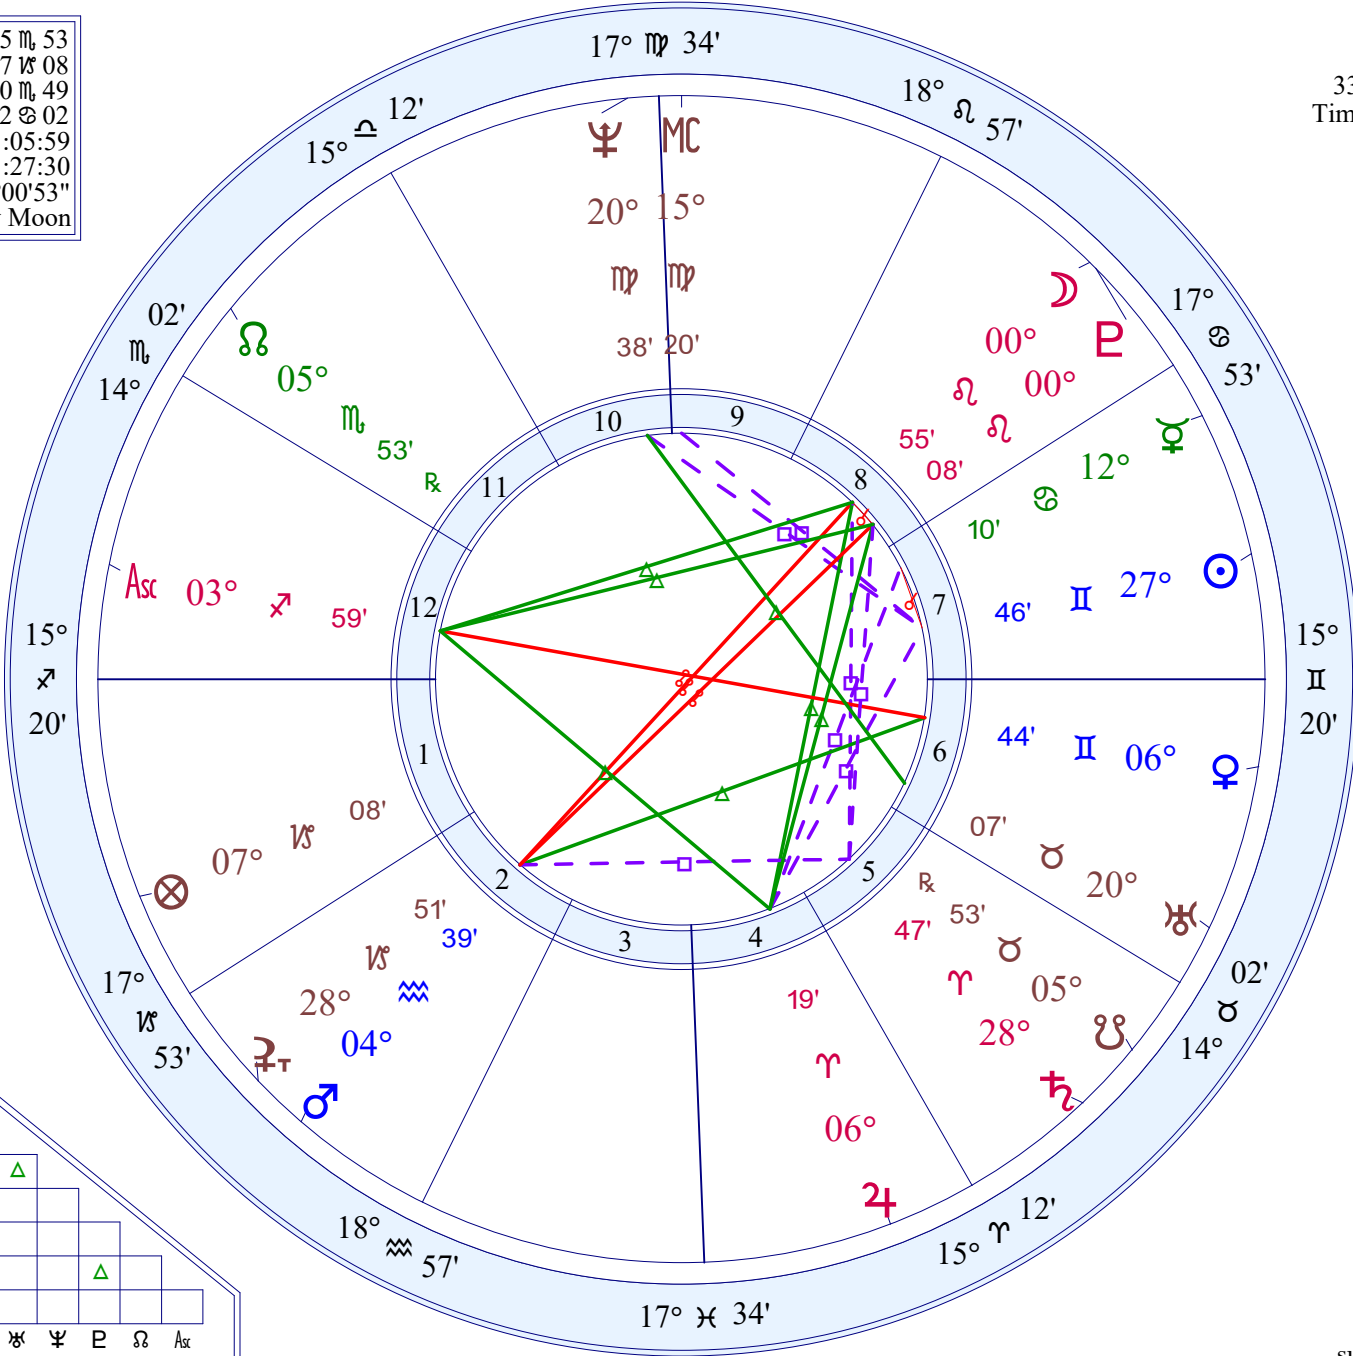

Louis Clark Brock
 June 19, 1939
 5:27:30 PM
 Standard Time
 El Dorado, Arkansas
 33N12'27" 92W39'58"
 Time Zone: 6 hours West
 Tropical Morinus

Mean Moon's Node	5 ♎ 53
Part of Fortune	7 ♍ 08
Part of Spirit	0 ♎ 49
Vertex	22 ♁ 02
Sidereal Time	11:05:59
G.M.T.	23:27:30
GC = 0 Sag. Ayan.	26°00'53"
Moon's Phase	New Moon

Speed	Decl.
☉	0 57 23N26
☽	14 48 15N00
♃	1 55 24N50
♄	1 13 20N27
♅	0 02 23S11
♆	0 07 1N22
♇	0 05 8N50
♈	0 03 17N28
♉	0 01 4N47
♊	0 01 23N29
♋	0 49 20S57

Speed	Decl.
♌	0 26 25N45
♍	0 29 1S10
♎	0 06 0S34
♏	0 22 13N29
♐	0 06 16N58