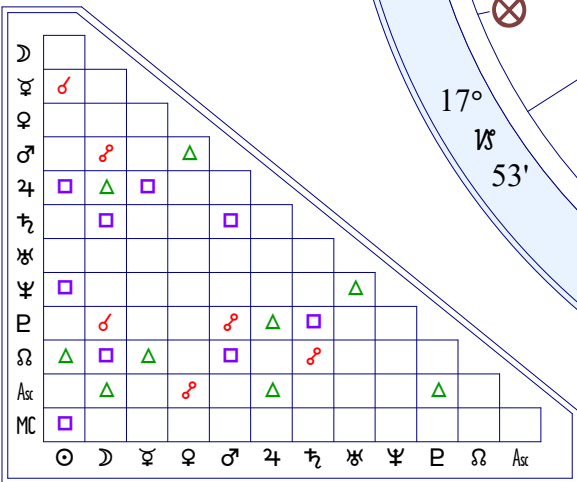

Louis Clark Brock
June 19, 1939
5:27:30 PM
Standard Time
El Dorado, Arkansas
33N12'27" 92W39'58"
Time Zone: 6 hours West
Tropical Morinus

Mean Moon's Node	5 ♎ 53
Part of Fortune	7 ♍ 08
Part of Spirit	0 ♎ 49
Vertex	22 ♁ 02
Sidereal Time	11:05:59
G.M.T.	23:27:30
GC = 0 Sag. Ayan.	26°00'53"
Moon's Phase	New Moon

Speed	Decl.
☉	0 57 23N26
☽	14 48 15N00
♃	1 55 24N50
♄	1 13 20N27
♅	0 02 23S11
♆	0 07 1N22
♇	0 05 8N50
♈	0 03 17N28
♉	0 01 4N47
♊	0 01 23N29
♋	0 49 20S57

Speed	Decl.
♌	0 26 25N45
♍	0 29 1S10
♎	0 06 0S34
♏	0 22 13N29
♐	0 06 16N58

Fir	4	1	1
Ear	2	1	0
Air	3	0	0
Wat	1	3	0
Car	3	3	0
Fix	4	1	0
Mut	3	1	1
P	A	A	
L	S	S	
A	T	C	
N	E	E	
E	R	N	
T		D	

☉	♂
☽	♂
♀	♂
♂	♂
♀	♂

Long.	
♈	5 56
♉	24 28
♊	3 43
♋	21 48
♌	10 23

Celestiology.com
Susquehanna Co., PA
1-570-392-9601
suel@celestiology.com