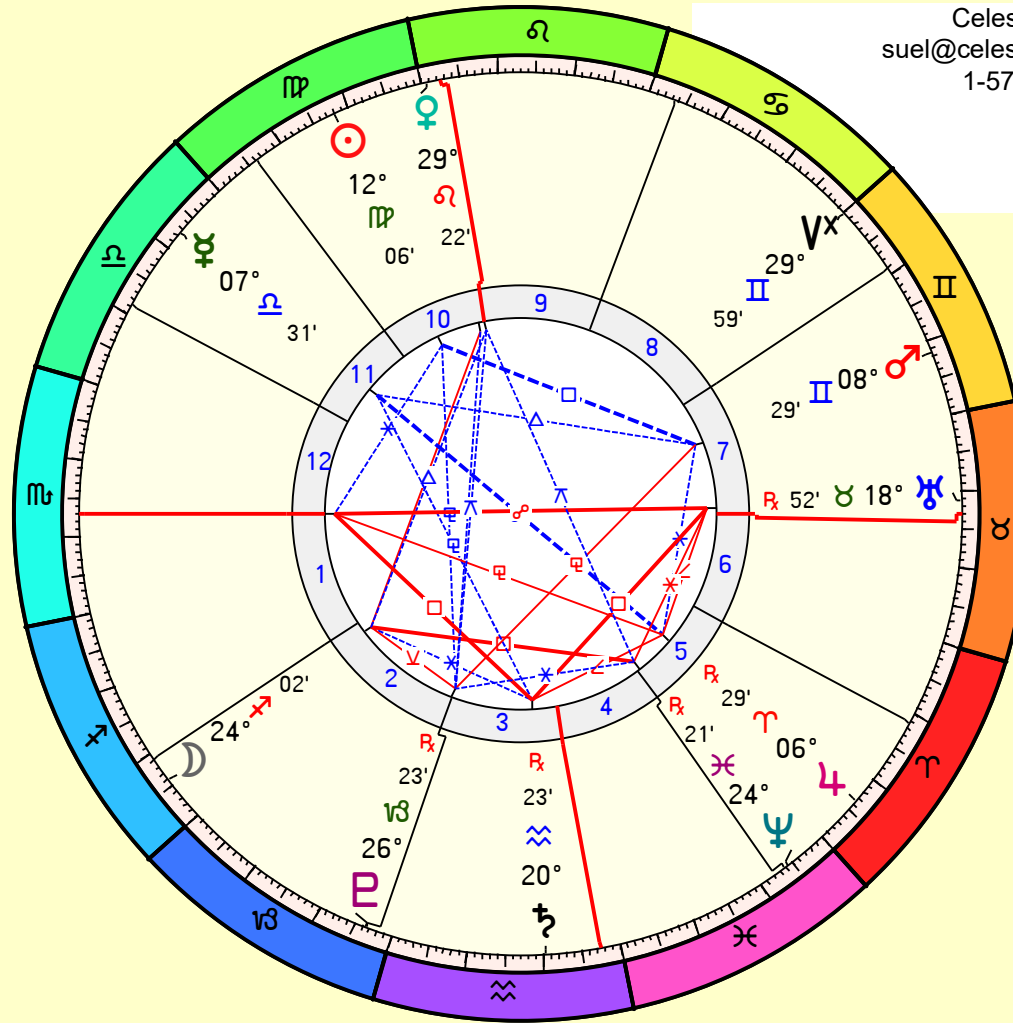

Transits
 Sep 4 2022
 12:00:00 PM
 EDT +04:00:00
 New York
 New York USA
 74w00'23 40n42'51
 Campanus

Celestiology, inc.
 suel@celestiology.com
 1-570-392-9601

Technical Data
 Chart is Diurnal
 Planetary Day Sun
 Planetary Hour Jupiter
 Sun Rise 6:25 am
 Sun Set 7:23 pm
 Sun/Moon 3 Sco 04
 Asc/Mc 7 Lib 17
 JD 2459827.1666667
 GMT 16h 00m 00s
 LST 9h 58m 59s
 DeltaT 81.2 secs
 Obliquity 23d 26m 17
 RAMC 149d 44m 49s

	C	F	M
F	1	2	1
E	1	1	1
A	1	1	2
W		1	1

House Cusps	
1.	17° ♍ 02'
2.	20° ♏ 51'
3.	26° ♐ 32'
4.	27° ♑ 33'
5.	23° ♒ 43'
6.	18° ♓ 49'
7.	17° ♈ 02'
8.	20° ♉ 51'
9.	26° ♊ 32'
10.	27° ♋ 33'
11.	23° ♌ 43'
12.	18° ♍ 49'

Aspects to Stars		
♀ ♂	Regulus	0° 45' A
Vx ♂	Betelgeuse	0° 55' S
Vx ♂	Menkalinan	0° 13' A

Aspects							
♀ ♂ Mc	1° 49' A	♃ ♂ As	1° 50' A	♃ Δ ♂	0° 58' S	♃ □ Vx	6° 29' A
♃ □ Vx	5° 57' S	♃ Δ ♃	6° 45' A	♃ □ ♂	3° 36' S	♃ ♃ ♃	1° 31' A
♃ ♂ ♃	1° 02' S	♃ Δ ♀	5° 19' A	♃ □ ♀	0° 19' A	♃ □ As	3° 21' A
♃ ♂ Mc	7° 10' S	♃ Δ Mc	3° 30' S	♃ □ Vx	7° 31' A	♃ □ Mc	8° 41' S
♃ □ Vx	5° 38' S	♃ * ♃	2° 00' S	♃ □ As	4° 55' S	♃ * ♀	5° 29' A
♃ * ♀	5° 29' A	♃ □ ♀	0° 19' A	♃ □ As	3° 21' A	♃ * ♃	3° 39' S
♃ * ♀	2° 01' S	♃ □ Vx	7° 31' A	♃ □ Mc	8° 41' S	♃ * ♀	0° 37' S
♃ * Vx	2° 26' A	♃ * Vx	0° 37' S	♃ * Vx	0° 37' S	♃ * Vx	2° 26' A