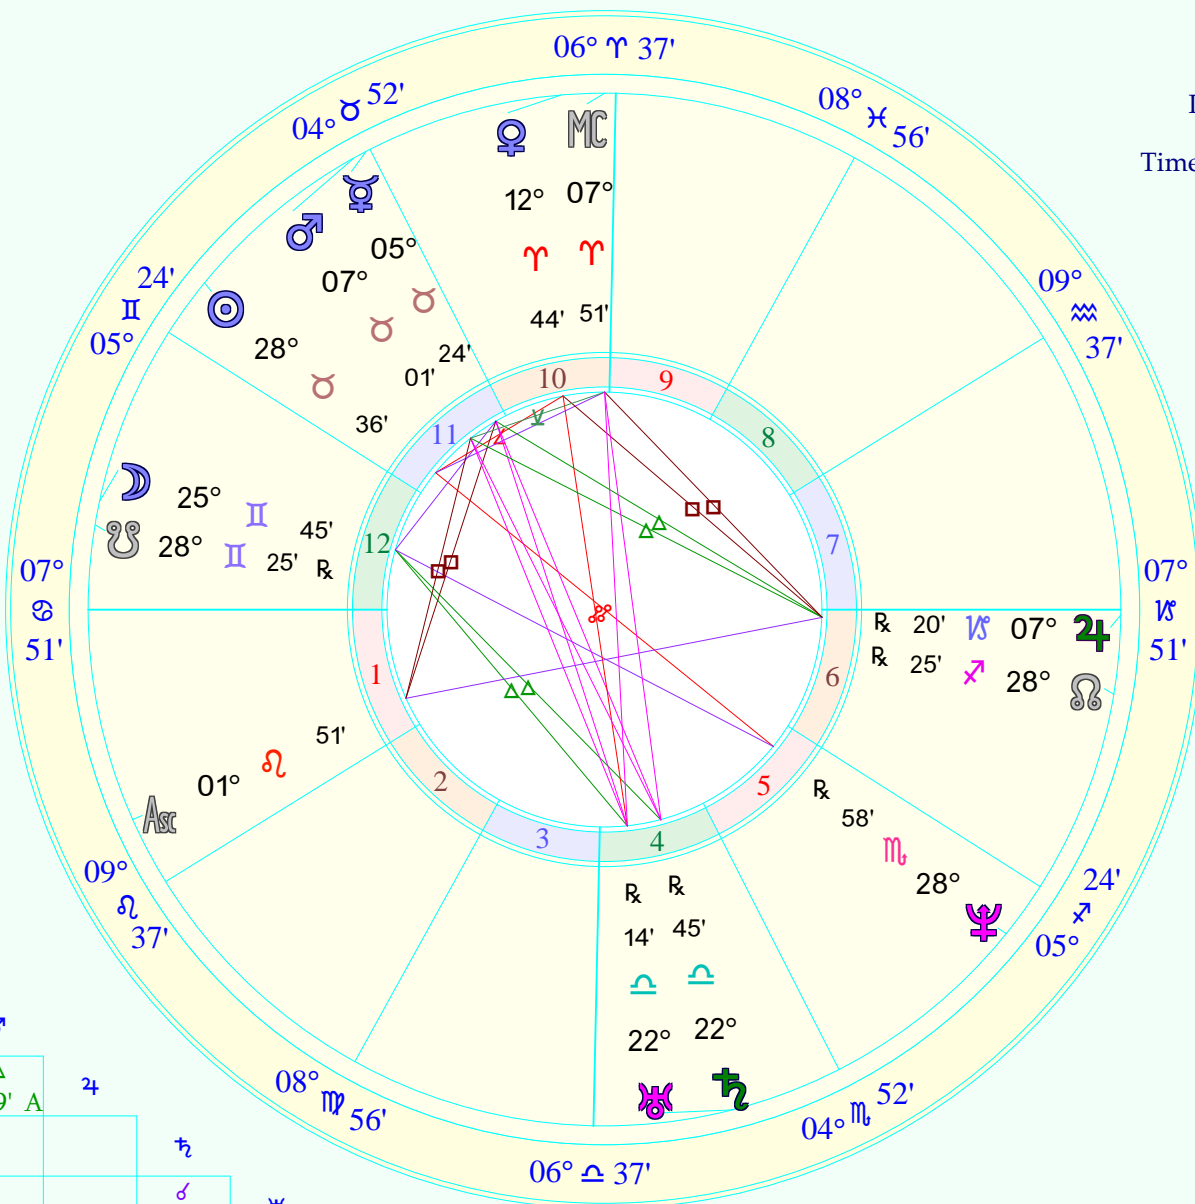

**John Stuart Mill**

May 20, 1806  
8:40:04 AM

Standard Time

Pentonville, England

51N31'51" 0W07'18"

Time Zone: 0 hours West

Tropical Morinus

True Moon's Node 28 7 25  
Ascendant 1 0 51  
Part of Fortune 29 0 00  
Sidereal Time 0:28:51  
G.M.T. 8:40:04  
Moon's Phase New Moon

Planet	Sign	House
☉ Sun	Taurus	11th
☾ Moon	Gemini	12th
☿ Mercury	Taurus	11th
♀ Venus	Aries	10th
♂ Mars	Taurus	11th
♃ Jupiter	Capricorn	6th
♄ Saturn	Libra	4th
♅ Uranus	Libra	4th
♆ Neptune	Scorpio	5th
♇ Pluto	Pisces	9th
♊ North Node	Sagittarius	6th
♌ Ascendant	Leo	1st
♈ Midheaven	Aries	10th
♁ Ceres	Cancer	1st
♂ Pallas	Cancer	1st
♁ Juno	Virgo	3rd
♃ Vesta	Gemini	12th

☉♃♀ 0°22' a ♃♄♂ 1°56' a ♄♃♁ 0°31' s  
♃♄♂ 1°37' s ♃♄♂ 0°19' a ♃♄♁ 0°30' a