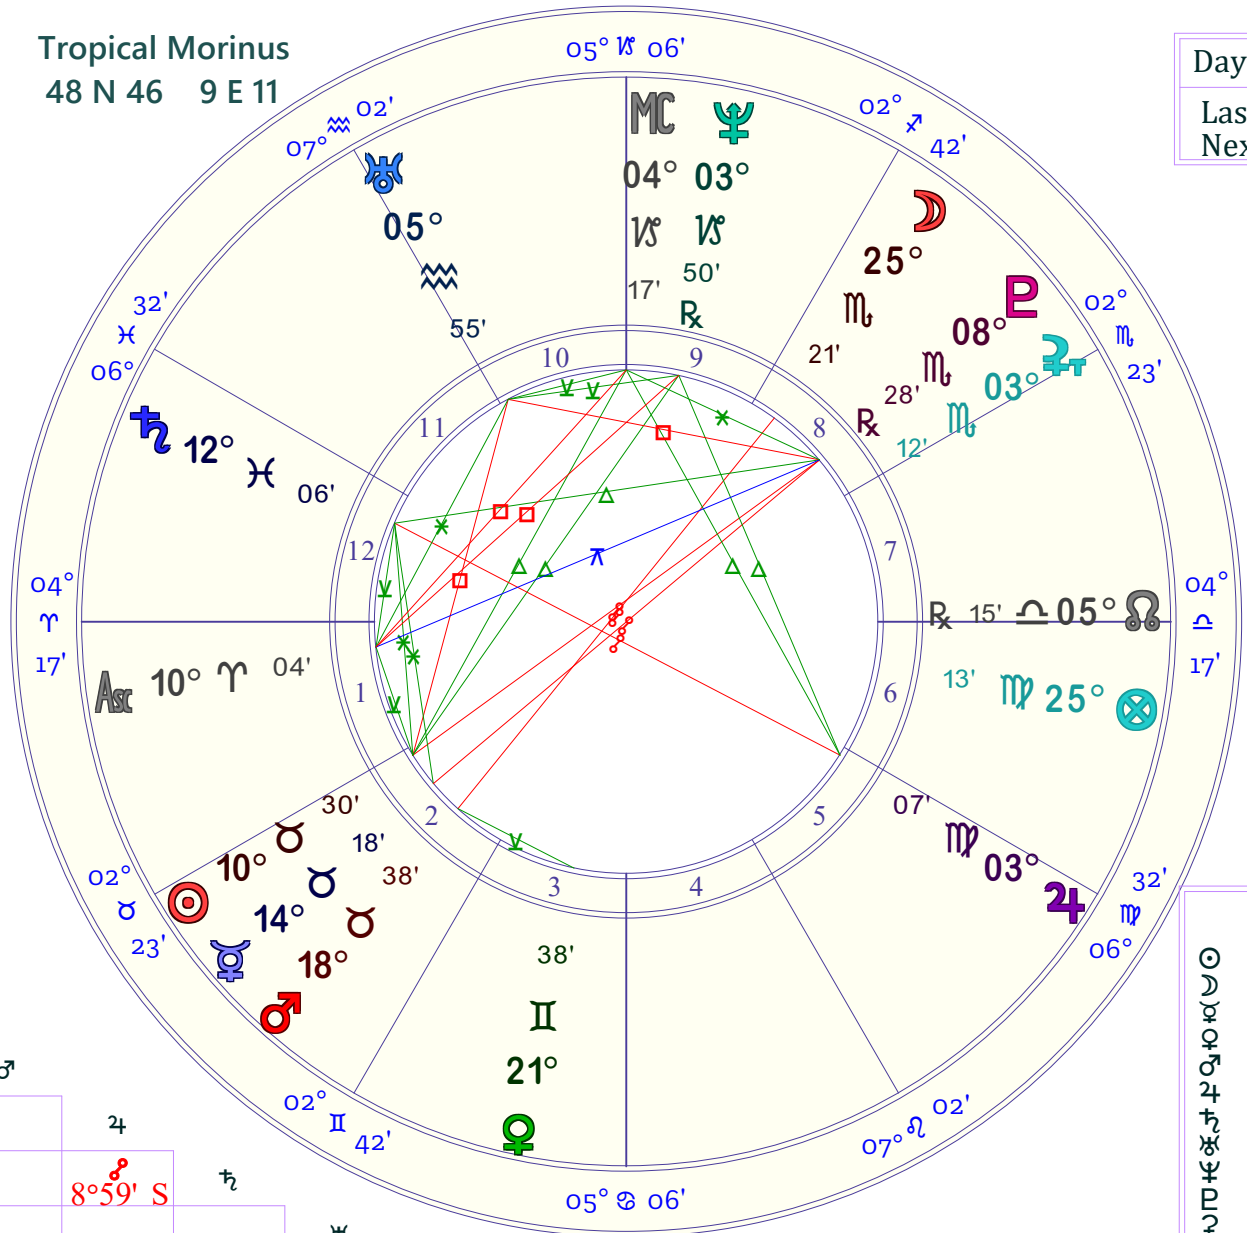

Paraclesus

May 1, 1494
3:43 AM
Stuttgart, Germany

Tropical Morinus
48 N 46 9 E 11

Day of ☽ Hour of ☿
Last Hr ☽ -34 mins
Next Hr ☿ +14 mins

♀ Misinterpretation 1°00' s
♀ Marriage of Men, Loyalty 0°13' s

Part of Fortune (night) 25 ♍ 13
Sidereal Time 18:18:42
G.M.T. 3:06:16
GC = 0 Sag. Ayan. 19°48'03"
Moon's Phase Full Moon

Long.
☿ 15 ♍ 24 R
♊ 19 ♋ 49
♋ 13 ♌ 01
♌ 27 ♍ 11
♍ 12 ♎ 05

☉ # ☽

Fir	0	0	1
Ear	5	2	1
Air	2	2	0
Wat	3	1	0
Car	1	1	2
Fix	6	3	0
Mut	3	1	0
	P	A	A
	L	S	S
	A	T	C
	N	E	&
	E	R	M
	T		C

	Decl.	Long.
☉	15 N 01	10 ♈ 29'55"
☽	15 S 21	25 ♍ 20'46"
♃	16 N 34	14 ♈ 18
♄	27 N 31	21 ♈ 38
♅	17 N 34	18 ♈ 38
♆	11 N 39	3 ♍ 07
♇	8 S 40	12 ♋ 06
♈	19 S 26	5 ♌ 55
♉	22 S 25	3 ♋ 50 R
♊	0 N 59	8 ♌ 28 R
♋	6 S 31	15 ♍ 24 R
♌	17 N 06	19 ♋ 49
♍	5 S 12	13 ♌ 01
♎	2 N 06	27 ♍ 11
♏	13 N 46	12 ♎ 05
♐	2 S 06	5 ♏ 15 R

☉	☽	♃	♄	♅	♆	♇	♈	♉	♊	♋	♌	♍	♎	♏	♐	♑	♒	♓
3°48' S																		
8°08' A	6°43' S	4°20' A	3°00' A															
1°36' A	2°12' S		8°59' S															
4°34' S																		
6°40' S			0°43' A		2°06' S													
2°02' S	5°50' S		3°38' S	2°33' A														
0°26' A			2°02' A	4°09' S	6°14' S	1°36' S												
6°13' A			1°10' S	1°38' A	0°27' S	4°11' A	5°47' S											
0°08' A			3°35' S	6°35' S														